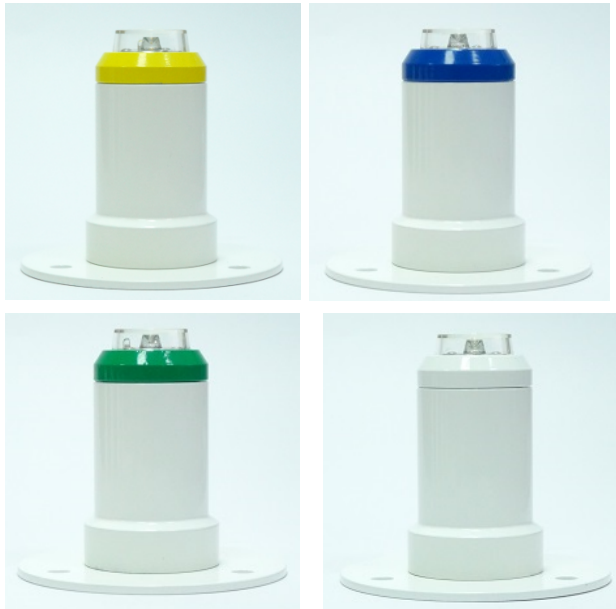

Emission colour	Ref.Number
White	0
Red	1
Yellow	2
Green	3
Blue	4
Visibility range	
Up to 2 nautical miles	0
Up to 3,6 nautical miles	1
Housing material	
Steel 35 with galvanized housing, gloss powder paint	0
Stainless steel, gloss powder paint	1
Aluminium, gloss powder paint	2