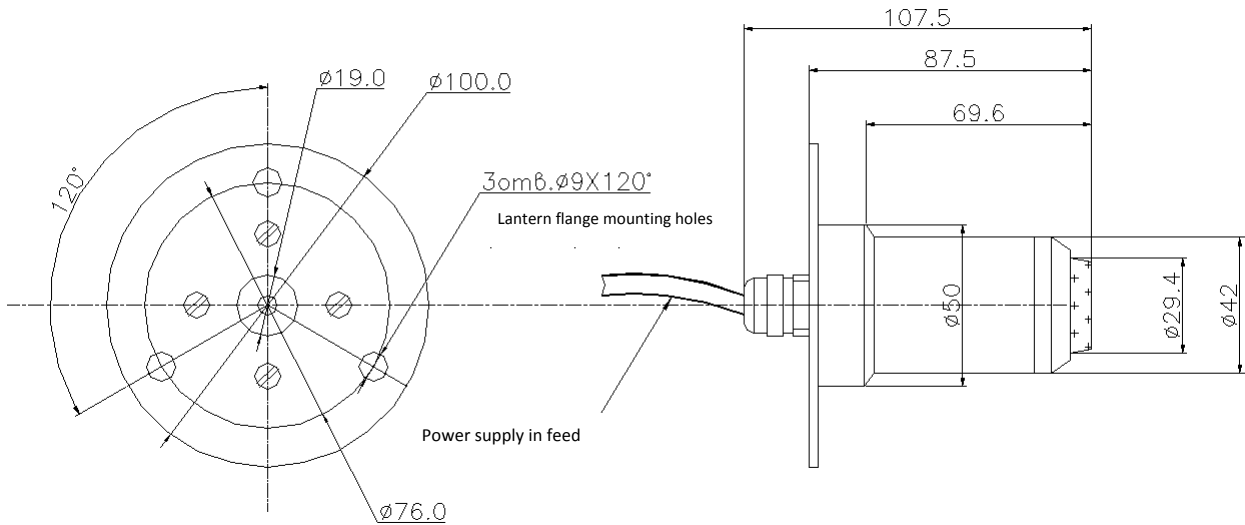

LED lantern ФСН-03МР-М with stand-alone power supply on buoy Nr. 5 (type 400/6) at approach channel of Marine Residence of the President of the Russian Federation

Navigational LED lantern Gotta-NVL(FSN-03MR-M) (for marine and riverine), installed on floating warning signs (light buoys and spar buoys) for indications and designations of the fairways at the seas, rivers, canals, reservoirs, lakes and for fencing of separate navigational hazards. Visibility range, glimpse characteristic and the colour of light are determined in accordance with the requirement of the International Association of Lighthouse Authorities (IALA).

Emission colour	Red, Green, White, Yellow, Blue
Range	Up to 3,6 miles
Horizontal angle of emission	360°
Vertical angle of emission	10°
Glimpse feature	IALA recommendation – 256. Customer requested – software adjustable upon order
Emission intensity	Software adjustable
Product average technical lifespan	10 000 hours
Nominal current consumption	150 mA
Operating voltage supply	From +9 to +24V (limited to 5,2+30V)
Operating temperature range	From –40°C to +40°C, limited to –50°C to +70°C.
Housing material based on operating conditions	- Steel35 with galvanized housing, gloss powder paint - Stainless steel, gloss powder paint - Aluminum, gloss powder paint
Height	107,5 mm
Width	42 mm
Mass	0,56 kg
Operating lifetime	5 years
Storage lifetime	5 years
Protection level	IP67
Conformity certificate of State Registry	№ 1310609 from 19.07.2013
Certificate PMPC	№ 13.00453.327 from 30.08.2013
Quality certificate	ISO 9001:2008
Warranty period	12 months
Specifications	HTAB.468230.001
Supplied with	Lantern Gotta-NVL(FSN-03MR-M); Power Cable; Tech. Passport

Example of placing an order:  
**«Navigation LED lantern»**

When placing an order please specify the decimal number of the main document, execution number and additional execution number.

**HTAB.468230.100 - 000.XX X**